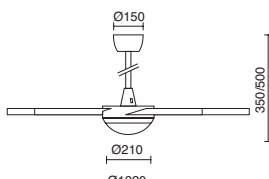

MARINADA

635A-WL58B-03

LED SMD 13W 1300lm 3000K
21.4W (112rpm) - 42.9W (175rpm) - 58W (208rpm)
Aluminio gris

105€