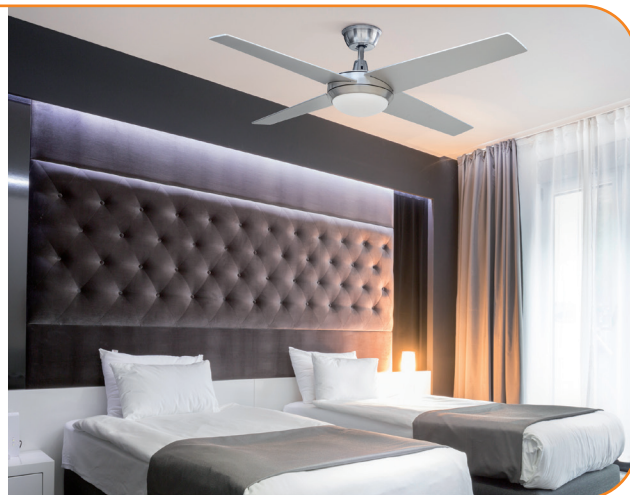

MARINADA

635A-WL58B-03

LED SMD 13W 1300lm 3000K
21.4W (112rpm) - 42.9W (175rpm) - 58W (208rpm)
Aluminio gris

105€